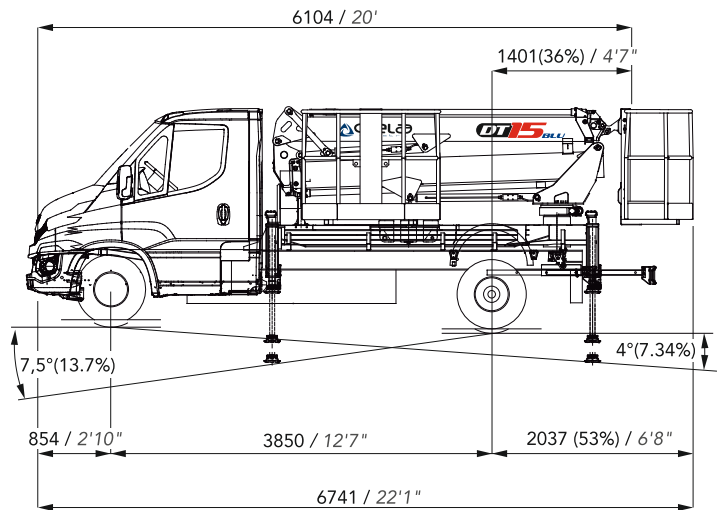

15,00 m
49 ft

200 kg
441 lbs

ALUMINIUM
1,4 X 0,7 X 1,1
4'7" X 2'4" X 3'7"

13,00 m
43 ft

7,50 m
24 ft

ELECTRONIC
CONTROLS

7,50 m
24 ft

-2,00 m
-7 ft

1440°

DT15_{BLU}

ELECTRIC BOOM
+ ELECTRIC TRUCK
Long-range one day work

FULLY ELECTRIC ZERO EMISSIONS

MIN. GWV 3,5 T

360° CONTINUOS

CHARGE TIME
FAST: 2 h
REGULAR: 7,5 h

**PLUGGED-IN
DURING WORK**
NO RANGE IS LOST