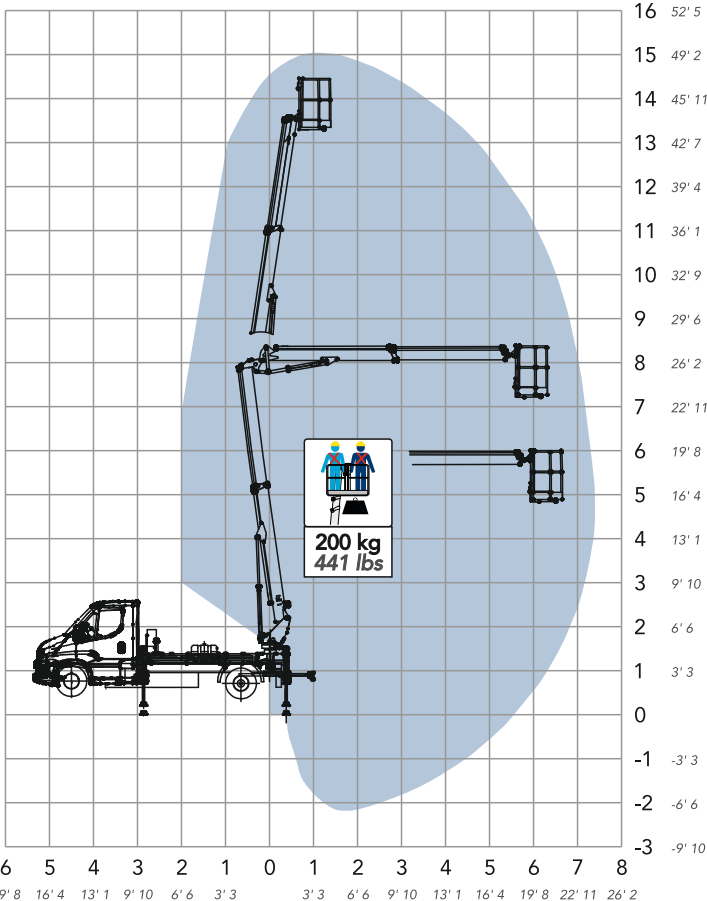

15,00 m
49 ft

200 kg
441 lbs

ALUMINIUM
1,4 X 0,7 X 1,1
4'7" X 2'4" X 3'7"

13,00 m
43 ft

7,50 m
24 ft

ELECTRONIC
CONTROLS

7,50 m
24 ft

-2,00 m
-7 ft

1440°

DT15_{BLU}

ELECTRIC BOOM
+ ELECTRIC TRUCK
Long-range one day work

FULLY ELECTRIC ZERO EMISSIONS

MIN. GWV 3,5 T

360° CONTINUOS

CHARGE TIME
FAST: 2 h
REGULAR: 7,5 h

**PLUGGED-IN
DURING WORK**
NO RANGE IS LOST