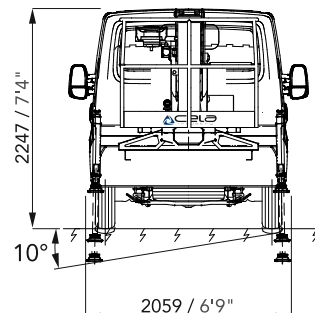

15,00 m
49 ft

200 kg
441 lbs

ALUMINIUM
1,4 X 0,7 X 1,1
4'7" X 2'4" X 3'7"

13,00 m
43 ft

7,50 m
24 ft

ELECTRONIC
CONTROLS

7,50 m
24 ft

-2,00 m
-7 ft

1440°

DT15_{BLU}

ELECTRIC BOOM
+ ELECTRIC TRUCK
Long-range one day work

FULLY ELECTRIC ZERO EMISSIONS

MIN. GWV 3,5 T

360° CONTINUOS

CHARGE TIME
FAST: 2 h
REGULAR: 7,5 h

**PLUGGED-IN
DURING WORK**
NO RANGE IS LOST